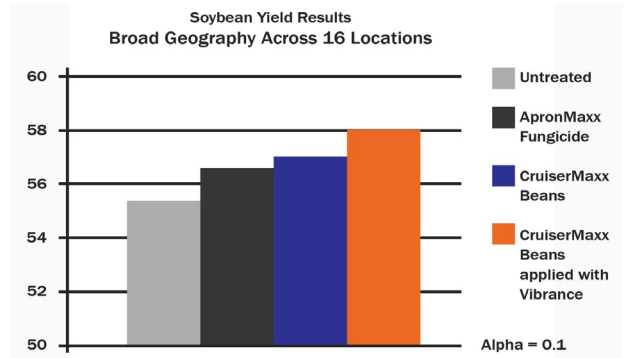

Cruiser Maxx™ Soybeans with Vibrance

Refer to seed price sheet - 50 unit minimum
Must order before March 15, 2018 - Absolutely no returns

Advantages of CruiserMaxx Beans Applied with Vibrance

- Serves as the first tailor-made seed treatment for improved RootingPower combined with the already proven performance of CruiserMaxx Beans on more than 65 million acres
- Offers growers more robust, vigorous plants via the Cruiser Vigor Effect
- Promotes better emergence, faster speed to canopy, stress tolerance, nutrient uptake, improved vigor, higher yield potential
- Protects against damaging, chewing and sucking insect pests, such as leafhopper, early-season soybean aphid, bean leaf beetle
- Provides effective protection against major fungal diseases, such as Rhizoctonia, early-season Phytophthora, Pythium, Fusarium